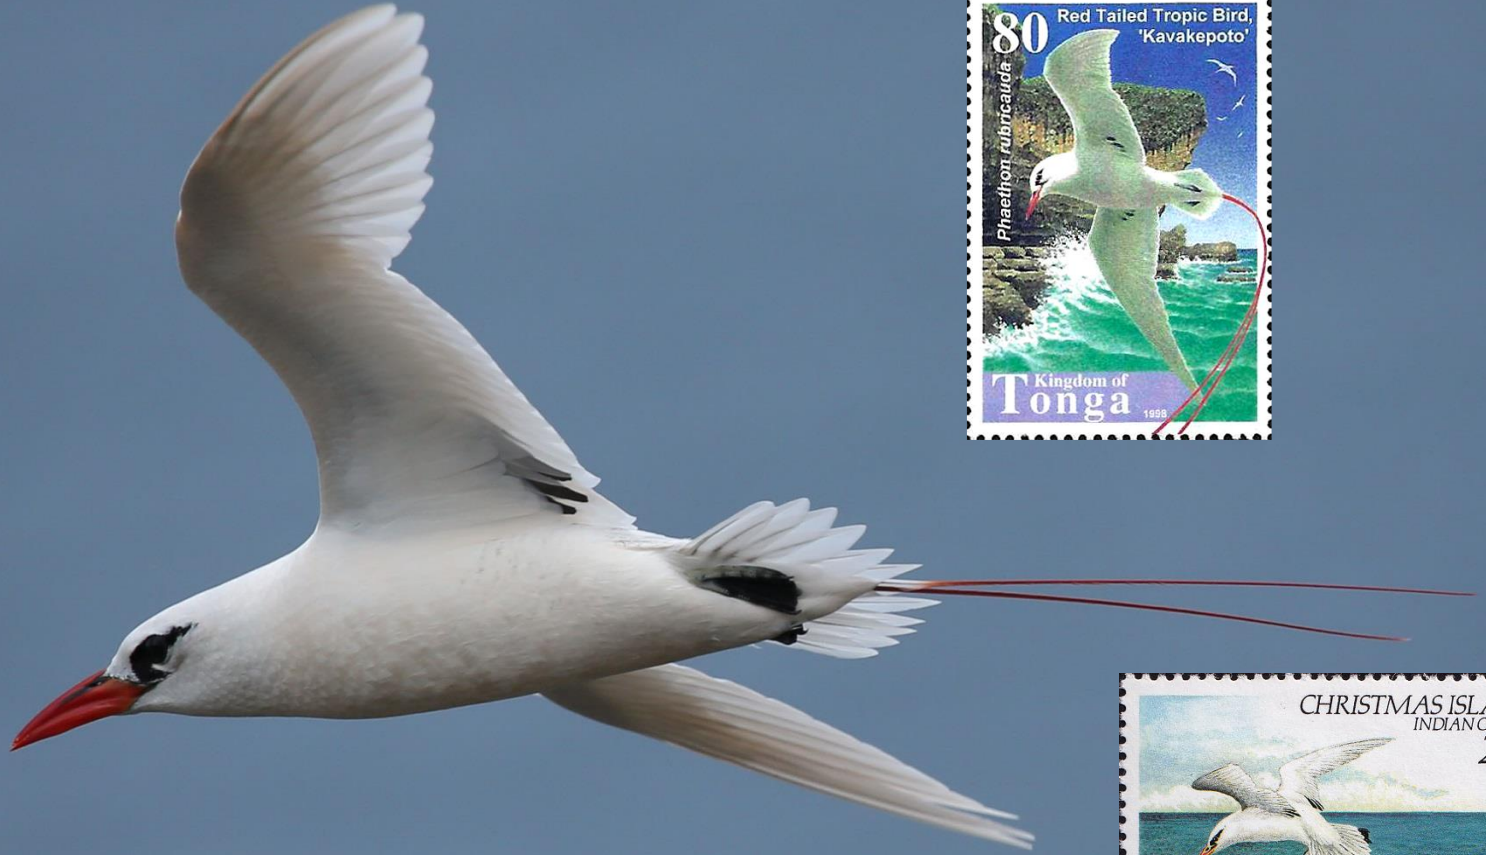

© 2020 Steven Strauss

Broad-billed Hummingbird (*Cyanthus latirostris*)
Botanical Garden, Tucson, Arizona, March 2018

© 2020 Steven Strauss

Common Kestrel (*Falco tinnunculus*)
near Ljubljana, Slovenia, July 2010

© 2020 Steven Strauss

Greater Roadrunner (*Geococcyx californianus*)
Whitewater Draw Wildlife Area, Arizona, November 2017

© 2020 Steven Strauss

Brown Pelican (*Pelecanus occidentalis*)
Everglades Nat'l. Park, Florida, January 2013

© 2020 Steven Strauss

Buff-banded Rail (*Gallirallus philippensis*)

Two Peoples Bay Nature Reserve, Albany, Western Australia, November 2019

© 2020 Steven Strauss

Greylag Goose (*Anser anser*)
Reykjavík, Iceland, July 2018

© 2020 Steven Strauss

Northern Flicker (*Colaptes auratus*)
Saguaro Nat'l. Park, Tucson, Arizona, May 2014

© 2021 Steven Strauss

Red-Tailed Tropicbird (*Phaethon rubricauda*)
Kilauea Point Nat'l. Wildlife Refuge, Kauai, Hawaii, March 2013