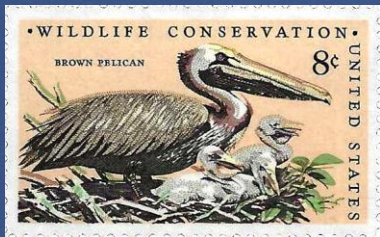

© 2020 Steven Strauss

Broad-billed Hummingbird (*Cyanthus latirostris*)
Botanical Garden, Tucson, Arizona, March 2018

© 2020 Steven Strauss

Common Kestrel (*Falco tinnunculus*)
near Ljubljana, Slovenia, July 2010

© 2020 Steven Strauss

Greater Roadrunner (*Geococcyx californianus*)
Whitewater Draw Wildlife Area, Arizona, November 2017

© 2020 Steven Strauss

Brown Pelican (*Pelecanus occidentalis*)
Everglades Nat'l. Park, Florida, January 2013

© 2020 Steven Strauss

Buff-banded Rail (*Gallirallus philippensis*)

Two Peoples Bay Nature Reserve, Albany, Western Australia, November 2019

© 2020 Steven Strauss

Greylag Goose (*Anser anser*)
Reykjavík, Iceland, July 2018

© 2020 Steven Strauss

Redwing (*Turdus iliacus*)
Dalvik, Iceland, July 2018

© 2020 Steven Strauss

Red-winged Blackbird (*Agelaius phoeniceus*)
Barr Lake State Park, Colorado, May 2020

© 2020 Steven Strauss