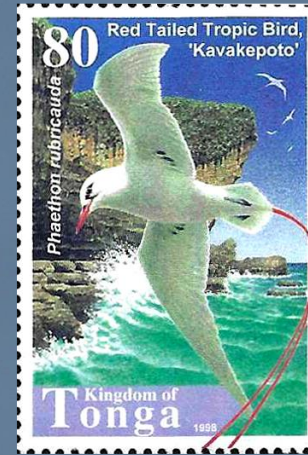

© 2020 Steven Strauss

Broad-billed Hummingbird (*Cyanthus latirostris*)
Botanical Garden, Tucson, Arizona, March 2018

© 2020 Steven Strauss

Common Kestrel (*Falco tinnunculus*)
near Ljubljana, Slovenia, July 2010

© 2020 Steven Strauss

Greater Roadrunner (*Geococcyx californianus*)
Whitewater Draw Wildlife Area, Arizona, November 2017

© 2020 Steven Strauss

Brown Pelican (*Pelecanus occidentalis*)
Everglades Nat'l. Park, Florida, January 2013

© 2020 Steven Strauss

Buff-banded Rail (*Gallirallus philippensis*)

Two Peoples Bay Nature Reserve, Albany, Western Australia, November 2019

© 2020 Steven Strauss

Greylag Goose (*Anser anser*)
Reykjavík, Iceland, July 2018

© 2020 Steven Strauss

Northern Flicker (*Colaptes auratus*)
Saguaro Nat'l. Park, Tucson, Arizona, May 2014

© 2021 Steven Strauss

Red-Tailed Tropicbird (*Phaethon rubricauda*)
Kilauea Point Nat'l. Wildlife Refuge, Kauai, Hawaii, March 2013