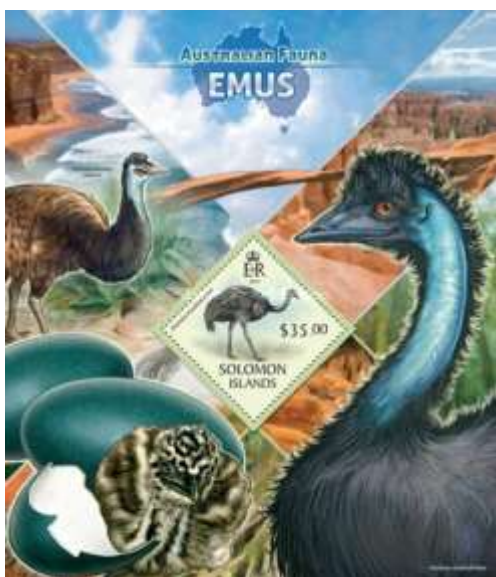

### Australia 1942

The emu.

### Cuba 1984

Emu stamp, Ausipex International Stamp Exhibition in Melbourne, 1984.

### Niue 1986

From a set of eight stamps issued for the Adelaide "Stampex" in 1986.

**Kenya 1988**

The 200th Anniversary of Australian Settlement and 1988 World Expo in Brisbane. The stamp features both an emu and an ostrich.

**Yugoslavia 2000**

Olympic Games 2000, one of four stamps featuring an outline of fauna of Australia.

**Solomon Islands 2013**

Australian fauna - emus.

**United Nations (Vienna) 2017**

Melbourne 2017 Stamp Exhibition.