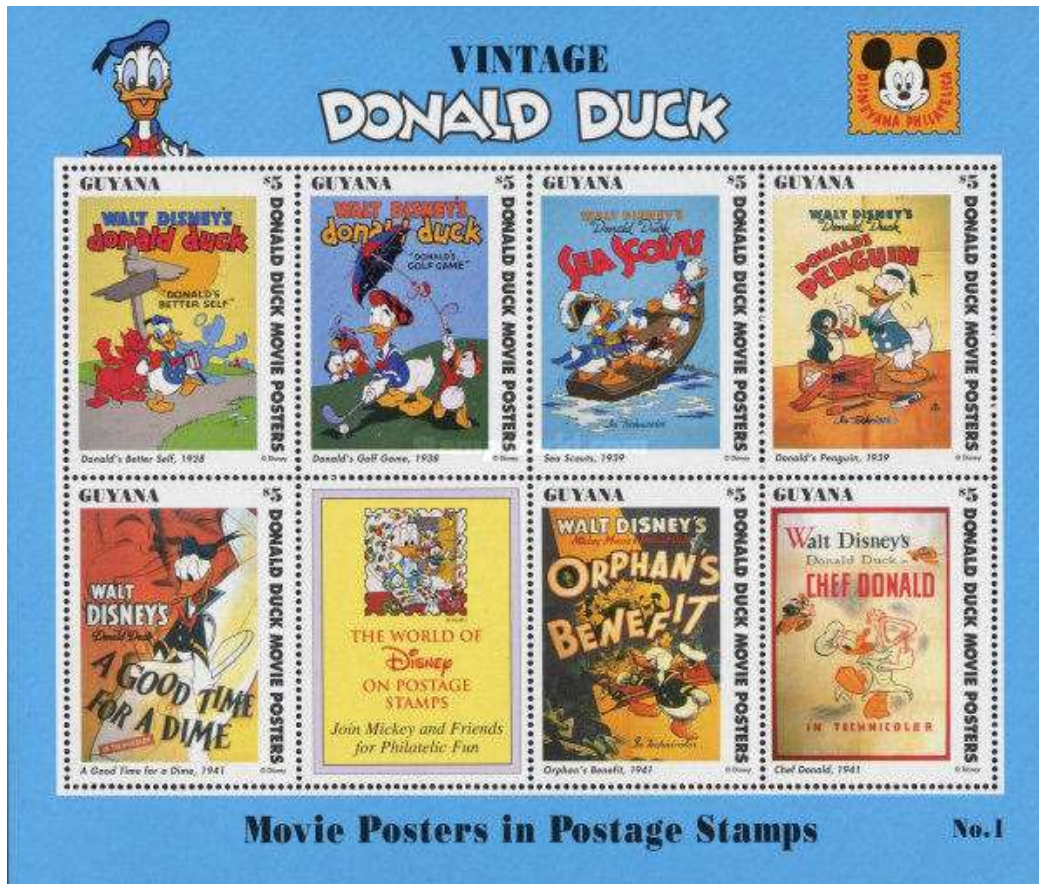

#### *The Main Stamp*

Dominica 1986

Image source: <https://www.stampworld.com>

This Dominica stamp shows Donald Duck with his stamp collection.

It was issued on 22 May to coincide with the International Stamp Exhibition "Ameripex" held in Chicago. This was one of a set of four Disney stamps, Donald featuring on two.

### Antigua and Barbuda 1989

Image source: <http://icanbreakaway.blogspot.com/2015/>

Donald Duck with his stamp collection. This stamp is one from a set of eight on Walt Disney characters, also celebrating the American Philately Society.

Guyana 1996

Image source: <https://www.stampworld.com/en/>

A set of eight Donald Duck stamps with a more retro-look in the designs.

Italy 2019

Image source: <https://www.filatelia.poste.it/>

On 30 October 2019, Poste Italiane issued the above sheetlet of eight stamps as part of the theme "Italian Excellence in the Visual Arts". The stamps commemorate 85 years of the creation of Paolino Paperino (Donald Duck). At the same time, the stamps also celebrate the production and development of the comic "Paperino" in Italy. An example of a cover from one this comic (produced in A5 format) is shown below: