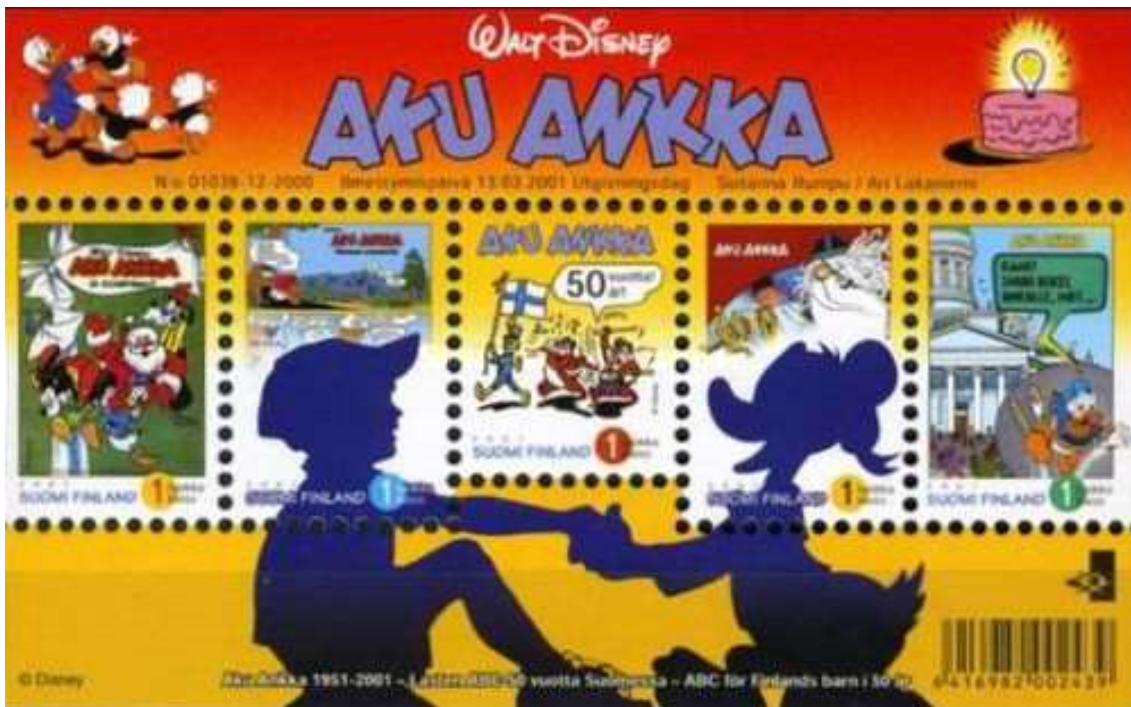

BIRD STAMP SOCIETY

Image source: author's collection

The eight stamps are all drawn by Giorgio Cavazzano, an Italian graphic artist who is well renowned world-wide (his signature features on the sheetlet). Cavazzano also illustrated the 2019 Poste Italiane Christmas issue featuring Father Christmas.

Finland 2001

Image source: <https://www.stampworld.com/en/stamps>

Posti Finland issued this set of five stamps on 13 March 2001 to celebrate the 50th anniversary of the Finnish Donald Duck magazine.