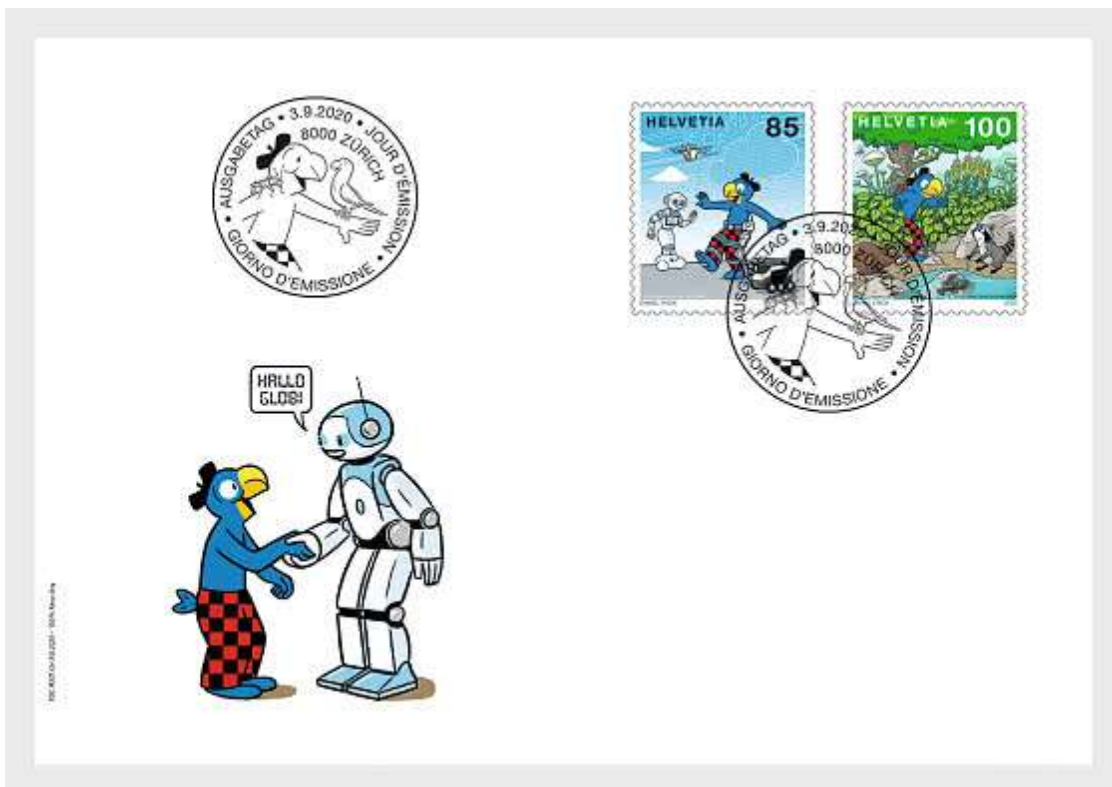

Cartoon Bird Stamps - G (Part 1)

Globi, the Blue Parrot

The Main Stamp

Switzerland 1997

Image source: <https://www.stampworld.com>

Globi at the Post Office stamp.

Switzerland 2020

BIRD STAMP SOCIETY

Image source: <https://www.stampworld.com>

Image source: www.wopa-plus.com

First Day Cover of the two Globi stamps that mark the publication in April of "Globi and the Robots"

The Characters

Key Facts¹:

- Globi first appeared in Switzerland in 1932 and originally was conceived as an advertising mascot for the department store Globus.
- Globi then evolved via a series of comic adventure stories that generally have appeared once a year.
- Since that evolution, Globi has become a character that seeks to educate as well as entertain generations of children.
- 2020 marks the issue of a new Globi adventure, "Globi and the Robots" which deals with digitisation, artificial intelligence and intelligent machines.
- Prior to this year, the last story published was in 2018, "Globi and the New Species".
- The two stamps show the covers of each of these two latest Globi publications.
- Globi is particularly popular in the German-speaking parts of Switzerland, where several generations can recall the adventures of Globi.
- The stamps are designed by Daniel Frick, Zurich based illustrator and artist of the Globi comic books.

Interested in collecting stamps that feature parrots?

There are many countries that have issued stamps that feature parrots. Some examples are illustrated below:

Bahamas 1990

Cuban Amazon Parrot from a set of four stamps.