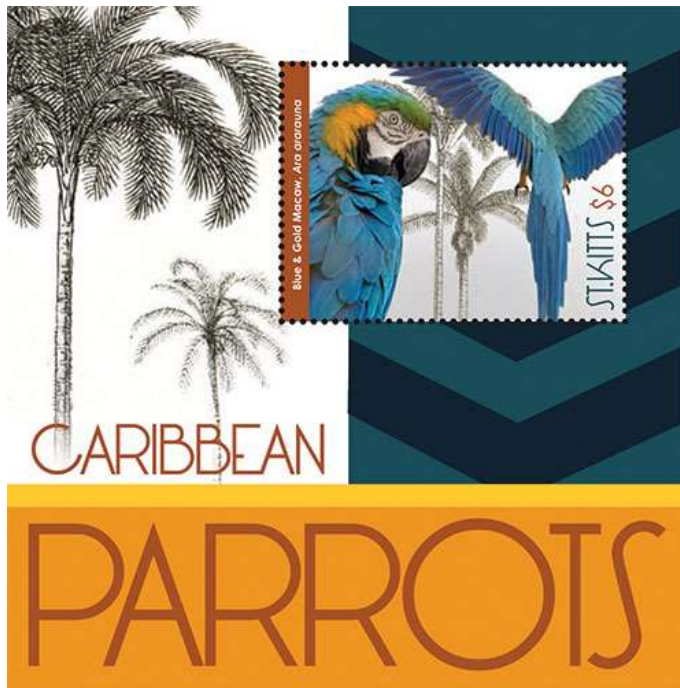

Cartoon Bird Stamps - G (Part 1)

Globi, the Blue Parrot

The Main Stamp

Switzerland 1997

Image source: <https://www.stampworld.com>

Globi at the Post Office stamp.

Switzerland 2020

BIRD STAMP SOCIETY

Image source: <https://www.stampworld.com>

Image source: www.wopa-plus.com

First Day Cover of the two Globi stamps that mark the publication in April of "Globi and the Robots"

The Characters

Key Facts¹:

- Globi first appeared in Switzerland in 1932 and originally was conceived as an advertising mascot for the department store Globus.
- Globi then evolved via a series of comic adventure stories that generally have appeared once a year.
- Since that evolution, Globi has become a character that seeks to educate as well as entertain generations of children.
- 2020 marks the issue of a new Globi adventure, "Globi and the Robots" which deals with digitisation, artificial intelligence and intelligent machines.
- Prior to this year, the last story published was in 2018, "Globi and the New Species".
- The two stamps show the covers of each of these two latest Globi publications.
- Globi is particularly popular in the German-speaking parts of Switzerland, where several generations can recall the adventures of Globi.
- The stamps are designed by Daniel Frick, Zurich based illustrator and artist of the Globi comic books.

Interested in collecting stamps that feature parrots?

There are many countries that have issued stamps that feature parrots. Some examples are illustrated below:

Bahamas 1990

Cuban Amazon Parrot from a set of four stamps.

Grey Parrot.

Montserrat 2007

Hyacinth Macaw

Fiji 2008

Fiji's parrots - Red-breasted Musk Parrot. One of a set of four.

St Kitts 2012

Blue and Gold Macaw.

St Vincent and the Grenadines 2018